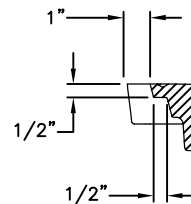

Assembly

PLAN VIEW

BOTTOM VIEW

SECTION VIEW

SECTION VIEW

PICKHOLE DETAIL

00303011

Components:

- 00303023 "Traffic Signal"
- 00303024 "Electric"
- 00303027 "Telephone"

Product Number

Assembly

Design Features

- Materials
 - Cover
 - Grey Iron (CL35B)
 - Frame
 - Grey Iron (CL35B)

- Design Load
 - Heavy Duty
- Open Area
 - N/A
- Coating
 - Undipped
- √ Designates Machined Surface