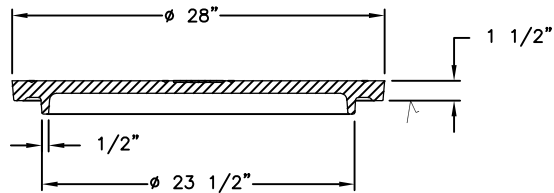

Assembly

PLAN VIEW

BOTTOM VIEW

SECTION VIEW

SECTION VIEW

PICKHOLE DETAIL

00303011

Components:

- 00303023 "Traffic Signal"
- 00303024 "Electric"
- 00303027 "Telephone"

Product Number

Assembly

Design Features

- Materials
 - Cover
 - Grey Iron (CL35B)
 - Frame
 - Grey Iron (CL35B)

- Design Load
 - Heavy Duty
- Open Area
 - N/A
- Coating
 - Undipped
- √ Designates Machined Surface