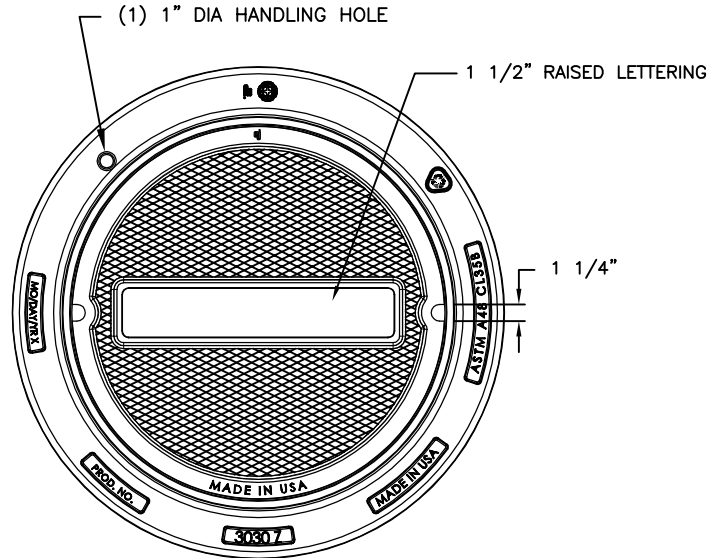

Assembly

PLAN VIEW

BOTTOM VIEW

SECTION VIEW

SECTION VIEW

PICKHOLE DETAIL

00303011

Components:

- 00303023 "Traffic Signal"
- 00303024 "Electric"
- 00303027 "Telephone"

Product Number

Assembly

Design Features

- Materials
 - Cover
 - Grey Iron (CL35B)
 - Frame
 - Grey Iron (CL35B)

- Design Load
 - Heavy Duty
- Open Area
 - N/A
- Coating
 - Undipped
- √ Designates Machined Surface