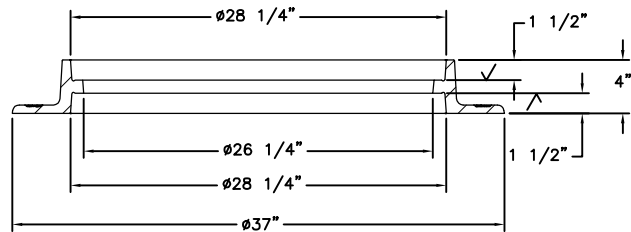

Assembly

PLAN VIEW

BOTTOM VIEW

SECTION VIEW

SECTION VIEW

PICKHOLE DETAIL

00303011

Components:

- 00303023 "Traffic Signal"
- 00303024 "Electric"
- 00303027 "Telephone"

Product Number

Assembly

Design Features

- Materials
 - Cover
 - Grey Iron (CL35B)
 - Frame
 - Grey Iron (CL35B)

- Design Load
 - Heavy Duty
- Open Area
 - N/A
- Coating
 - Undipped
- √ Designates Machined Surface